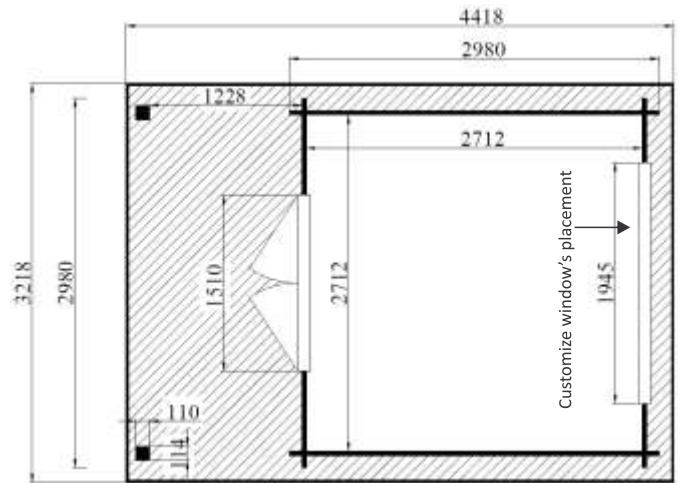

MAJORCA, 9m²

FLOOR PLAN & SPECS

Modern style cabin is perfect for a Painting studio, Kids play room or a workshop and is a bargain for those wanting a fast remedy to complete their garden landscape. Any handy man should DIY assemble it in just 1 day on a prepared level base.

TREATED WOOD

34mm

Safety Glass

3x3m

2.3m

PREMIUM INCLUSIONS

- Factory treated superior grade Nordic spruce 34 mm wall boards
- 4 stainless steel rods in all corners essential for a solid structure
- T&G roof boards
- Safety glass on all windows and doors
- Double french doors with aluminium threshold
- 1 long horizontal awning window
- Door and window handles
- Bolts, screws, nails
- Comprehensive assembly instructions with 3D illustrations