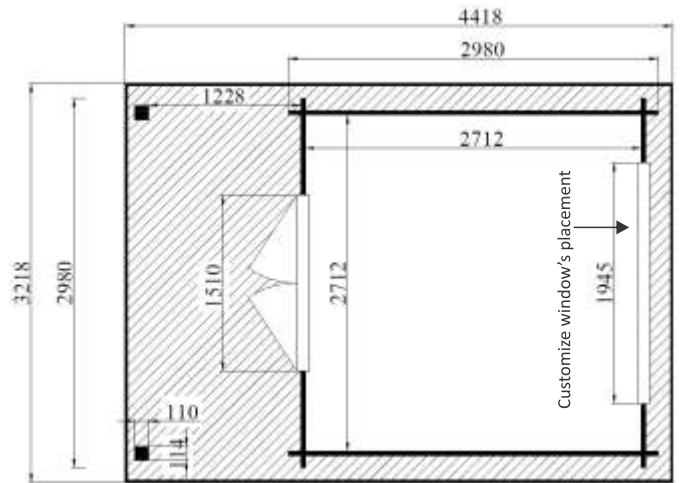

MAJORCA, 9m²

FLOOR PLAN & SPECS

Modern style cabin is perfect for a Painting studio, Kids play room or a workshop and is a bargain for those wanting a fast remedy to complete their garden landscape. Any handy man should DIY assemble it in just 1 day on a prepared level base.

TREATED WOOD

34mm

Safety Glass

3x3m

2.3m

PREMIUM INCLUSIONS

- Factory treated superior grade Nordic spruce 34 mm wall boards
- 4 stainless steel rods in all corners essential for a solid structure
- T&G roof boards
- Safety glass on all windows and doors
- Double french doors with aluminium threshold
- 1 long horizontal awning window
- Door and window handles
- Bolts, screws, nails
- Comprehensive assembly instructions with 3D illustrations