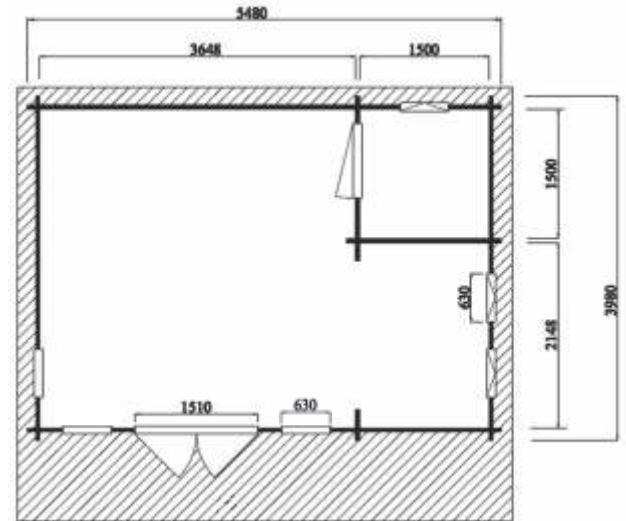

SICILIA, 20m²

FLOOR PLAN & SPECS

Sicilia is packed with superb features such as double glazing on all doors and windows, superb grade 44 mm solid timber boards, has a separate room inside for a bathroom or a storage room. Perfect for a Teenage studio, Parents retreat or a pool house.

TREATED WOOD

44mm

Double Glazed

5.5x4m

2.85x2.2m

PREMIUM INCLUSIONS

- Factory treated superior grade Nordic spruce 44 mm wall boards
- 8 stainless steel rods in all corners essential for a solid structure
- T&G roof boards
- Internal 44mm walls and doors
- Double glazing on all windows and doors
- Double french doors with aluminium threshold
- 6 windows
- Door and window handles
- Bolts, screws, nails
- Comprehensive assembly instructions with 3D illustrations