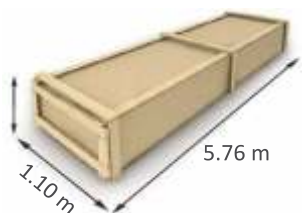

TREATED WOOD

44mm

Double Glazed

5.5x4m

2.85x2.2m

PREMIUM INCLUSIONS

- Factory treated superior grade Nordic spruce 44 mm wall boards
- 8 stainless steel rods in all corners essential for a solid structure
- T&G roof boards
- Internal 44mm walls and doors
- Double glazing on all windows and doors
- Double french doors with aluminium threshold
- 6 windows
- Door and window handles
- Bolts, screws, nails
- Comprehensive assembly instructions with 3D illustrations

DOUBLE GLAZING

QUALITY HARDWARE

TREATED WOOD

T&G ROOF BOARDS

Comes as a kit

Packaging – 2 pallets
Total weight: 1,885 kg

1 pallet 0.43 m
2 pallet 0.64 m

Easy assembly video
YouTube.com/YZYkithomes