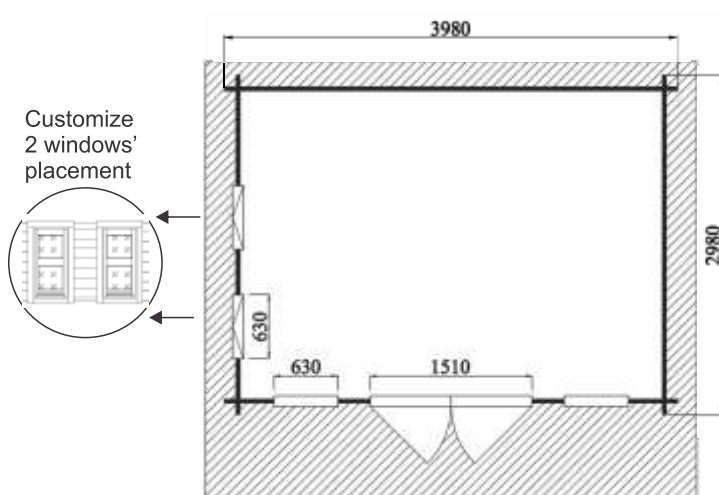

TREATED WOOD

34mm

Safety Glass

4x3m

2.5x2.1m

SAFETY GLASS

QUALITY HARDWARE

TREATED WOOD