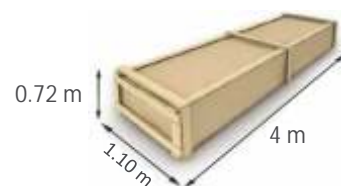

[Easy assembly video](https://www.youtube.com/YZYkithomes)
YouTube.com/YZYkithomes

* All products in this brochure are designed to be an exempt development in NSW and may be built without council permission. Other conditions apply. Standards are different in other states. Please consult your nearest dealer of YZY kits, council or private certifier for further information. T&C. YZY Pty Ltd reserves the right to make adjustments to the specification, sizes & materials as required. 3D images, plans & photos are for illustration purposes only. Furniture and other loose items are not included. Refer to inclusion lists for details. © Copyright YZY Pty Ltd, 2017