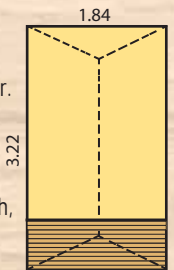

AS PICTURED:

Gable 1.84m x Side 1.94m. Height 2.0m excluding 0.45m elevation kit. Door & two windows in the gable, one window in the side.

*Optional 0.45m elevation kit not included in price.

BEACH HOUSE

BUNK HOUSE

Pine \$1695
excl. options

Cubby staining
\$199

The bunk house offers even more room. Invite friends to a sleep over.

AS PICTURED:

Gable 1.84m x Side 3.22m. Height 2.0m. The gable has a door, two windows and a verandah, one window in the side. *Optional extra Periscope not included in price.