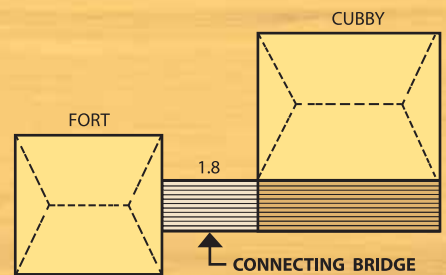

CONNECTING BRIDGE

Pine $400

Bridge staining $55

Use the connecting bridge to join forts or cubbies to create your very own adventure playground.

AS PICTURED: Length: 1.8m. The structure pictured also includes the Jungle Fort and Hideout on 1.2m elevation kits with sandpits.

Other optional accessories include Slides, Firemans Pole, Hand Grips, Barn Door and Steering Wheel.

*Optional extras not included in price.