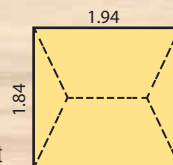

A cubby to suit all kids. This cubby has style and functionality. A great choice for a medium sized backyard.

AS PICTURED:
Front 1.84m x Side 2.62m. Height 2.03m. The front has a door, two windows, a skillion verandah and one window in the gable side.

HIDEOUT

Pine \$1895

Cubby staining \$195

One of the most popular cubby styles in our range, the hideout provides room for fun and play.

AS PICTURED:

Front: 2.44m x Side 2.62m. Height 2.03m. The front has a door, two windows, a skillion verandah and one window in the gable side.

FUN LODGE

Pine \$2095

Cubby staining \$225

Be cool! Have fun! Your kids home away from home. Address, your backyard. A great solution for peace of mind. **AS PICTURED:**
Front 2.44m x Side 3.22m. Height 2.14m. The front has a door, two windows, a skillion verandah and one window in the gable side.

JUNGLE FORT

Pine \$1295 excl. options

Fort staining \$155

Forts make a great outdoor entertainment centre providing a platform to attach a whole range of accessories.

AS PICTURED:
Front: 1.94m x Side 1.8m. Height 2.0m excluding 1.2m elevation kit. Options 1.2m elevation kit, Firemans Pole, 2.5m Slide, Steering Wheel, Hand Grips, Sandpit. *Optional extras not included in price.