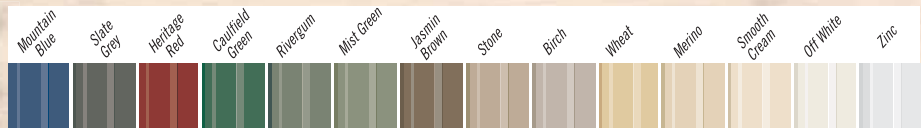

ROOF COLOURS

At SteelChief we let you be as creative with colour as you like. Mix and match any of our 13 colours for your roof or Zinc.

Available colour range: ●●●●●

<p>\$24</p> <p>FLOWER BOX</p>	<p>\$35</p> <p>LETTERBOX</p>	<p>\$39</p> <p>SKYLIGHT</p>	<p>\$55</p> <p>BARN DOORS</p>	<p>\$45</p> <p>EXTRA WINDOW</p>	<p>\$55</p> <p>BALUSTRADES</p> <p>Add \$10 for staining</p>	<p>\$29 EACH</p> <p>D HANDLE</p>	<p>\$29</p> <p>SANDPIT SEAT</p>
<p>\$10 FOR 2</p> <p>HAND GRIP</p>	<p>\$25</p> <p>PERISCOPE</p>	<p>\$149 1.2 METRE FRAME STAINING \$45</p> <p>\$169 1.5 METRE FRAME STAINING \$50</p> <p>CLIMBING WALL</p> <p>INCLUDES 5 ROCKS</p>	<p>\$139</p> <p>FIREMAN'S POLE</p>	<p>\$25</p> <p>STEERING WHEEL</p>	<p>\$35</p> <p>SHIP STEERING WHEEL</p>	<p>\$25</p> <p>TELESCOPE</p>	<p>\$400</p> <p>BRIDGE</p> <p>Add \$55 for staining</p>
<p>\$220 2.5 METRE</p> <p>\$285 3.1 METRE</p> <p>SLIDE</p>	<p>\$135 1.2 METRE FRAME STAINING \$28</p> <p>\$155 1.5 METRE FRAME STAINING \$30</p> <p>SCRAMBLE NET</p>	<p>TIMBER COLOURS</p> <p>PINE STAINED PINE</p>					