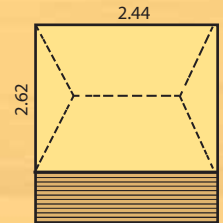

AS PICTURED:
Front 3.18m x Side 2.62m. Height 2.03m. The front has a door, two windows, a skillion verandah and one window in the gable side.

Undercover sand pit included.

CABIN

Pine \$1595

Cubby staining \$185

A cubby to suit all kids. This cubby has style and functionality. A great choice for a medium sized backyard.

AS PICTURED:
Front 1.84m x Side 2.62m. Height 2.03m. The front has a door, two windows, a skillion verandah and one window in the gable side.

HIDEOUT

Pine \$1895

Cubby staining \$195

One of the most popular cubby styles in our range, the hideout provides room for fun and play.

AS PICTURED:

Front: 2.44m x Side 2.62m. Height 2.03m. The front has a door, two windows, a skillion verandah and one window in the gable side.

FUN LODGE

Pine \$2095

Cubby staining \$225

Be cool! Have fun! Your kids home away from home. Address, your backyard. A great solution for peace of mind. **AS PICTURED:**
Front 2.44m x Side 3.22m. Height 2.14m. The front has a door, two windows, a skillion verandah and one window in the gable side.