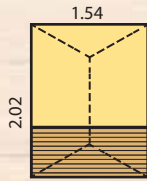

AS PICTURED:

Gable 1.54m x Side 2.02m. Height 1.95m. Door & one window in the gable, 680mm Verandah.

BEACH SHACK

Pine
\$1295
excl. options

Cubby staining
\$155

Hours of creative play will be spent in this cubby. Ideal for the exploring mind.

AS PICTURED:

Gable 1.84m x Side 1.94m. Height 2.0m excluding 0.45m elevation kit. Door & two windows in the gable, one window in the side.

*Optional 0.45m elevation kit not included in price.

BEACH HOUSE