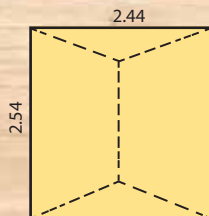

AS PICTURED:
Front: 2.54m x Side 2.44m. Height 2.11m.

ELEVATION NOTES - Inground Elevations - Posts are 0.6m longer so they can be dug into the ground and concreted in place. Posts can be trimmed to height to suit uneven ground.