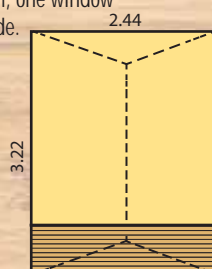

AS PICTURED:

Front 3.18m x side 1.94. Height 2.0m. Door & two windows in front, one window in the gable side.

Undercover sand pit included.

CLUB HOUSE

Pine \$1995

Cubby staining \$235

Calling all kids! You are invited to our popular Club House. Create fantastic memories that will last a lifetime in this great space.

AS PICTURED:

Gable 2.44m x Side 3.22m. Height 2.11m. The gable has a door, two windows and a verandah, one window in the side.

SAND CABIN

Pine \$1895

Cubby staining \$255

This activity center will be the hub for bringing the kids together.