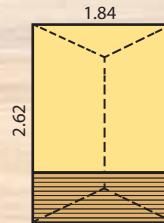

AS PICTURED:

Gable 1.84m x Side 1.94m. Height 2.0m excluding 0.45m elevation kit. Door & two windows in the gable, one window in the side.

*Optional 0.45m elevation kit not included in price.

BEACH HOUSE

Pine
\$1395

Cubby staining \$175

Not only a fun play house for kids, this cubby is a great place for their friends to enjoy their next party.

AS PICTURED:

Gable 1.84m x Side 2.54m. Height 2.0m. Door & two windows in the gable, one window in the side.

THE HUT

Pine \$1495

Cubby staining
\$175

Kids are creative and love to become characters. The Hut gives space and shelter for their imagination to run wild.

AS PICTURED:

Gable 1.84m x Side 2.62m. Height 2.0m. The gable has a door, two windows and a verandah, one window in the side.

BUNK HOUSE

Pine \$1695
excl. options

Cubby staining
\$199

The bunk house offers even more room. Invite friends to a sleep over.

AS PICTURED:

Gable 1.84m x Side 3.22m. Height 2.0m. The gable has a door, two windows and a verandah, one window in the side. *Optional extra Periscope not included in price.