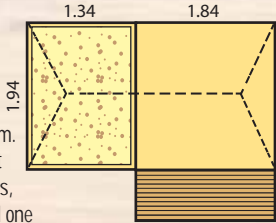

AS PICTURED:

Gable 2.44m x Side 3.22m. Height 2.11m. The gable has a door, two windows and a verandah, one window in the side.

SAND CABIN

Pine \$1895

Cubby staining \$255

This activity center will be the hub for bringing the kids together.

AS PICTURED:
Front 3.18m x Side 2.62m. Height 2.03m. The front has a door, two windows, a skillion verandah and one window in the gable side.

Undercover sand pit included.

CABIN

Pine \$1595

Cubby staining \$185