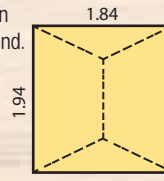

AS PICTURED:

Gable 1.54m x Side 2.02m. Height 1.95m. Door & one window in the gable, 680mm Verandah.

BEACH SHACK

Pine
\$1295
excl. options

Cubby staining
\$155

Hours of creative play will be spent in this cubby. Ideal for the exploring mind.

AS PICTURED:

Gable 1.84m x Side 1.94m. Height 2.0m excluding 0.45m elevation kit. Door & two windows in the gable, one window in the side.

*Optional 0.45m elevation kit not included in price.

BEACH HOUSE