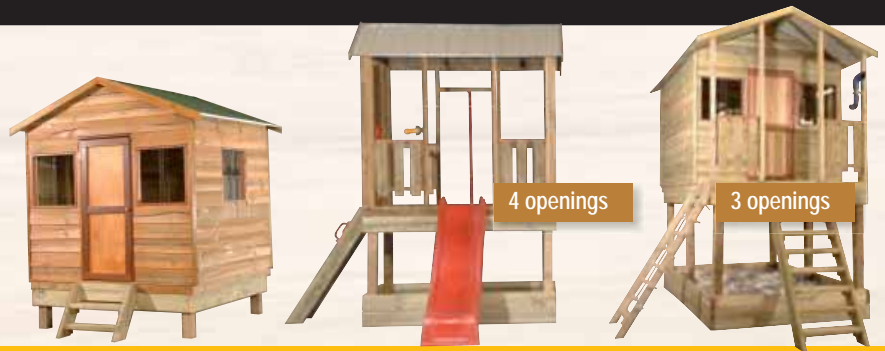

ELEVATION NOTES - Inground Elevations - Posts are 0.6m longer so they can be dug into the ground and concreted in place. Posts can be trimmed to height to suit uneven ground.

Above Ground Elevations - Includes sandpit boards which form bracing support for posts. No need to dig posts into ground.

General - Cubby verandah or Fort openings need to be filled with options or balustrades. Suitable under surfacing is required as per Australian Standard recommendations. **Adult supervision and guidance is required for children using these products.**

CUBBY HOUSE OPTIONS

0.45M ELEVATION KIT
Inground Elevation

1.2M ELEVATION KIT
Above Ground Elevation

1.5M ELEVATION KIT
Above Ground Elevation

ABOVE GROUND	ELEVATION KITS											
	PLAY HOUSE	BEACH SHACK	BEACH HOUSE	THE HUT	BUNK HOUSE	CLUB HOUSE	CABIN	HIDEOUT	FUN LODGE	JUNGLE FORT	SUPER FORT	
0.45m Elevation kit	$155	$175	$199	$199	$215	$235	$199	$215	$235	$175	$215	
1.2m Elevation kit	NA	NA	NA	$495	$525	$565	$495	$525	$565	$415	$535	
1.5m Elevation kit	NA	NA	NA	$545	$575	$595	$545	$575	$595	$435	$585	
Staining of elevation	$85	$85	$95	$165	$169	$179	$165	$169	$179	$155	$169	
IN GROUND	ELEVATION KITS											
	PLAY HOUSE	BEACH SHACK	BEACH HOUSE	THE HUT	BUNK HOUSE	CLUB HOUSE	CABIN	HIDEOUT	FUN LODGE	JUNGLE FORT	SUPER FORT	
0.45m Elevation kit	$185	$199	$265	$265	$275	$289	$265	$279	$289	$199	$279	
1.2m Elevation kit	NA	NA	NA	$425	$435	$445	$425	$435	$445	$325	$439	
1.5m Elevation kit	NA	NA	NA	$495	$505	$525	$495	$505	$525	$385	$505	
Staining of elevation	$85	$85	$95	$95	$99	$109	$95	$99	$109	$85	$99	
Sandpit or Storage	NA	NA	NA	$195	$220	$240	$195	$220	$240	$145	$185	
Staining of Sandpit	NA	NA	NA	$70	$70	$70	$70	$70	$70	$70	$70