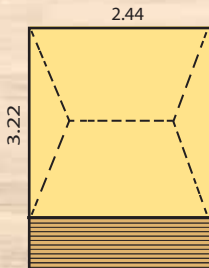

A cubby to suit all kids. This cubby has style and functionality. A great choice for a medium sized backyard.

AS PICTURED:
Front 1.84m x Side 2.62m. Height 2.03m. The front has a door, two windows, a skillion verandah and one window in the gable side.

HIDEOUT

Pine \$1895

Cubby staining \$195

One of the most popular cubby styles in our range, the hideout provides room for fun and play.

AS PICTURED:

Front: 2.44m x Side 2.62m. Height 2.03m. The front has a door, two windows, a skillion verandah and one window in the gable side.

FUN LODGE

Pine \$2095

Cubby staining \$225

Be cool! Have fun! Your kids home away from home. Address, your backyard. A great solution for peace of mind. **AS PICTURED:**
Front 2.44m x Side 3.22m. Height 2.14m. The front has a door, two windows, a skillion verandah and one window in the gable side.