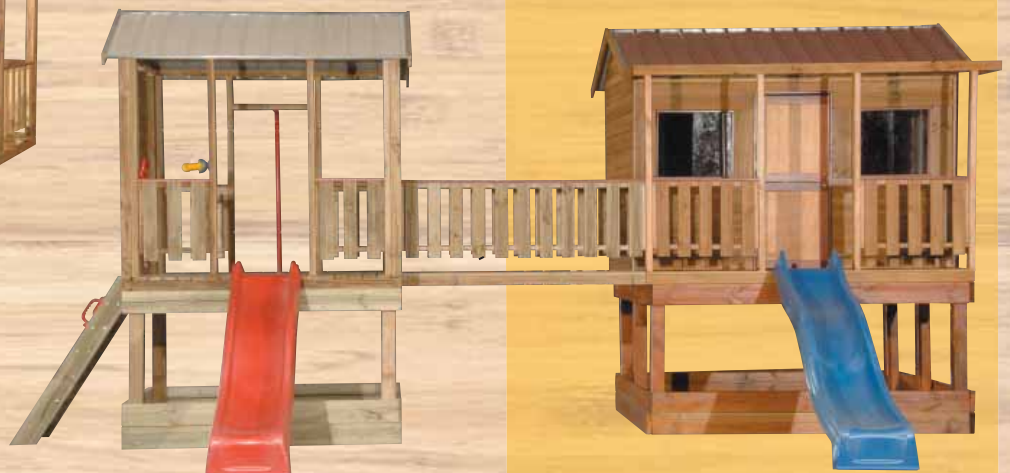

AS PICTURED:

Gable 1.84m x Side 1.94m. Height 2.0m excluding 0.45m elevation kit. Door & two windows in the gable, one window in the side.

*Optional 0.45m elevation kit not included in price.

BEACH HOUSE

Other optional accessories include Slides, Firemans Pole, Hand Grips, Barn Door and Steering Wheel.

*Optional extras not included in price.

SUPER FORT

Pine \$1595

Fort staining \$175

The Super Fort is designed with big families in mind. This fort provides all the space for active children to thrive in.

AS PICTURED:
Front: 2.54m x Side 2.44m. Height 2.11m.

ELEVATION NOTES - Inground Elevations - Posts are 0.6m longer so they can be dug into the ground and concreted in place. Posts can be trimmed to height to suit uneven ground.