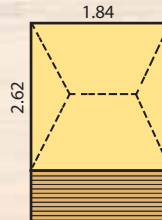

AS PICTURED:

Gable 2.44m x Side 3.22m. Height 2.11m. The gable has a door, two windows and a verandah, one window in the side.

SAND CABIN

Pine \$1895

Cubby staining \$255

This activity center will be the hub for bringing the kids together.

AS PICTURED:
Front 3.18m x Side 2.62m. Height 2.03m. The front has a door, two windows, a skillion verandah and one window in the gable side.

Undercover sand pit included.

CABIN

Pine \$1595

Cubby staining \$185

A cubby to suit all kids. This cubby has style and functionality. A great choice for a medium sized backyard.

AS PICTURED:
Front 1.84m x Side 2.62m. Height 2.03m. The front has a door, two windows, a skillion verandah and one window in the gable side.