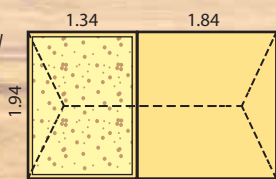

BUNK HOUSE

Pine \$1695
excl. options

Cubby staining
\$199

The bunk house offers even more room. Invite friends to a sleep over.

AS PICTURED:

Gable 1.84m x Side 3.22m. Height 2.0m. The gable has a door, two windows and a verandah, one window in the side. *Optional extra Periscope not included in price.

AS PICTURED:

Front 3.18m x side 1.94. Height 2.0m. Door & two windows in front, one window in the gable side.

Undercover sand pit included.

CLUB HOUSE

Pine \$1995

Cubby staining \$235

Calling all kids! You are invited to our popular Club House. Create fantastic memories that will last a lifetime in this great space.