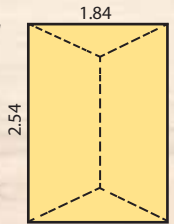

AS PICTURED:

Gable 1.54m x Side 2.02m. Height 1.95m. Door & one window in the gable, 680mm Verandah.

BEACH SHACK

Pine
\$1295
excl. options

Cubby staining
\$155

Hours of creative play will be spent in this cubby. Ideal for the exploring mind.

AS PICTURED:

Gable 1.84m x Side 1.94m. Height 2.0m excluding 0.45m elevation kit. Door & two windows in the gable, one window in the side.

*Optional 0.45m elevation kit not included in price.

BEACH HOUSE

Pine
\$1395

Cubby staining \$175

Not only a fun play house for kids, this cubby is a great place for their friends to enjoy their next party.

AS PICTURED:

Gable 1.84m x Side 2.54m. Height 2.0m. Door & two windows in the gable, one window in the side.