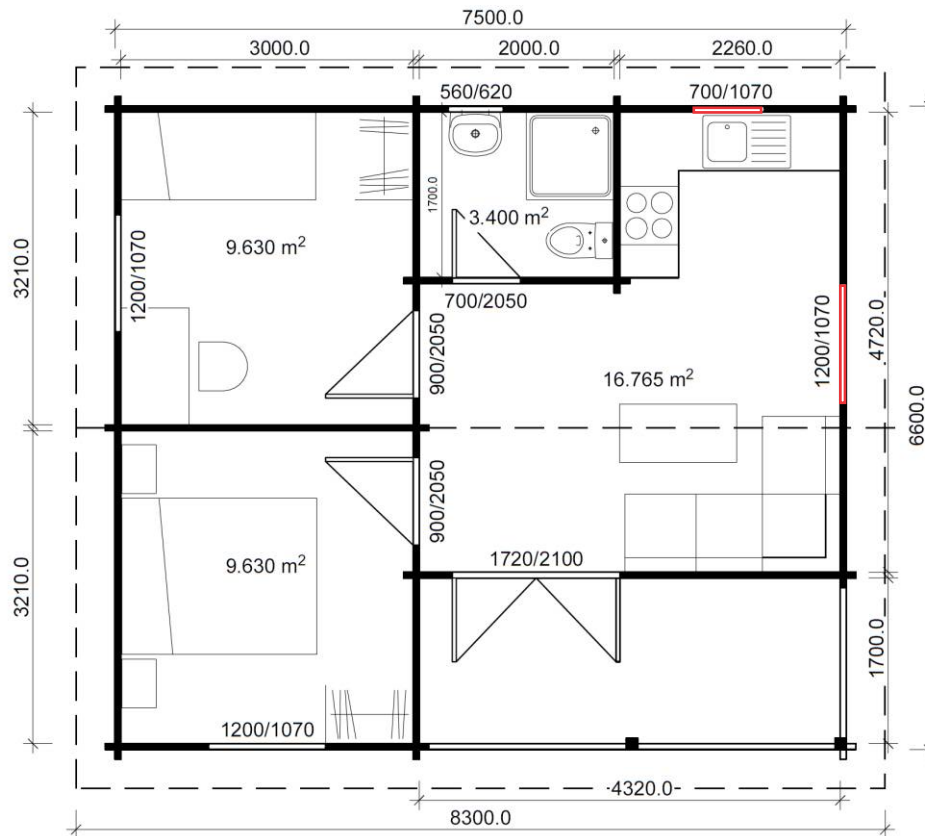

MALTA, 40m²

FLOOR PLAN

 - customizable placement of 2 windows marked red

FEATURES AND INCLUSIONS

Malta is our 2 bedroom studio designed for people looking for a cabin with an extra room for guests. Also, the second bedroom may be used for a hobbies like arts and crafts or an office. Malta is perfect for a holiday property, granny flat or a rental room. Precut flat packed kits come conveniently on pallets and a studio may be assembled in 3 days saving your money and time in building process. Natural timber and double glazing will provide comfort and a piece of mind for Health and Sustainably-minded people.

PREMIUM INCLUSIONS

- External & internal walls, kiln-dried laminated 60mm Nordic Spruce
- 7 rafters thickness 60mm, h = 140mm
- 3 internal timber doors
- 19mm T&G roof boards
- Fascia boards
- 2 laminated timber posts 115x115mm with adjustable legs
- Door and window boxes for external door and windows installation
- Timber architraves for all windows and doors
- Timber cladding for all corners
- 14 steel rods, 10mm Ø
- 11 pre-drilled holes for electricity, 12mm Ø
- System for lining or cladding for the back wall: sliding battens 50x100mm
- All hardware
- Drawings for assembly with all boards being marked
- External doors and windows sourced locally, can be customized:
 - External double doors (1720 x 2100mm, safety DG 4/16/4mm)
 - 3 windows (1200 x 1070mm, DG 4/16/4mm)
 - 1 window (700 x 1070mm, DG 4/16/4mm)
 - 1 window (560 x 620mm, safety DG 4/16/4mm)