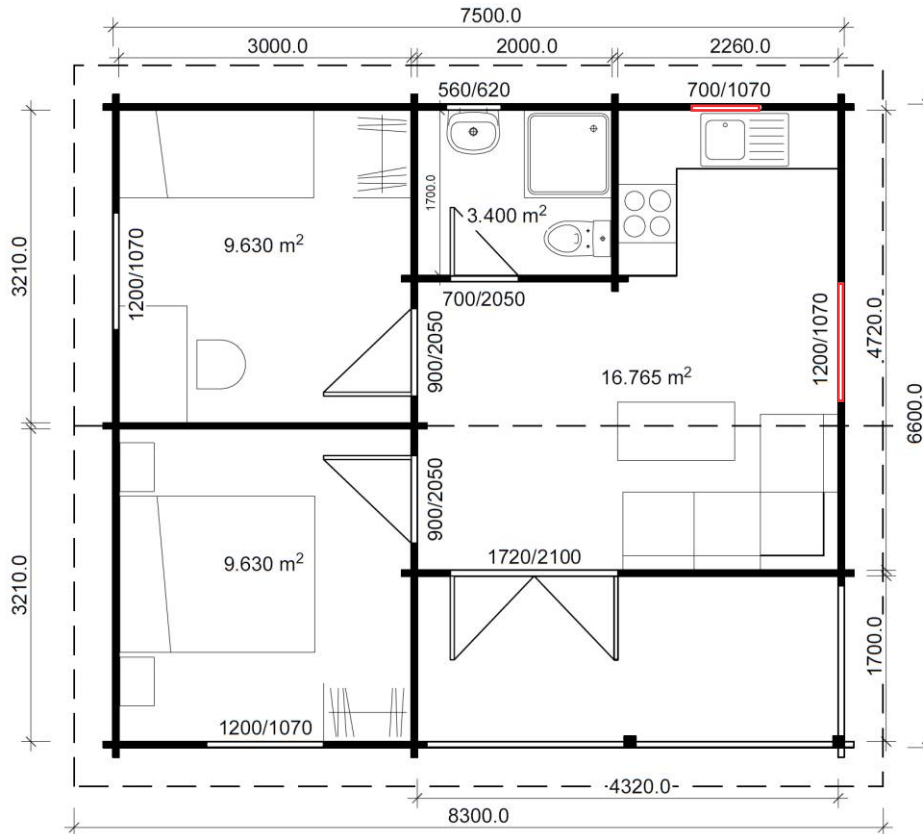

MALTA, 40m²

FLOOR PLAN

 - customizable placement of 2 windows marked red

FEATURES AND INCLUSIONS

Malta is our 2 bedroom studio designed for people looking for a cabin with an extra room for guests. Also, the second bedroom may be used for a hobbies like arts and crafts or an office. Malta is perfect for a holiday property, granny flat or a rental room. Precut flat packed kits come conveniently on pallets and a studio may be assembled in 3 days saving your money and time in building process. Natural timber and double glazing will provide comfort and a piece of mind for Health and Sustainably-minded people.

PREMIUM INCLUSIONS

- External & internal walls, kiln-dried laminated 60mm Nordic Spruce
- 7 rafters thickness 60mm, h = 140mm
- 3 internal timber doors
- 19mm T&G roof boards
- Fascia boards
- 2 laminated timber posts 115x115mm with adjustable legs
- Door and window boxes for external door and windows installation
- Timber architraves for all windows and doors
- Timber cladding for all corners
- 14 steel rods, 10mm Ø
- 11 pre-drilled holes for electricity, 12mm Ø
- System for lining or cladding for the back wall: sliding battens 50x100mm
- All hardware
- Drawings for assembly with all boards being marked
- External doors and windows sourced locally, can be customized:
 - External double doors (1720 x 2100mm, safety DG 4/16/4mm)
 - 3 windows (1200 x 1070mm, DG 4/16/4mm)
 - 1 window (700 x 1070mm, DG 4/16/4mm)
 - 1 window (560 x 620mm, safety DG 4/16/4mm)