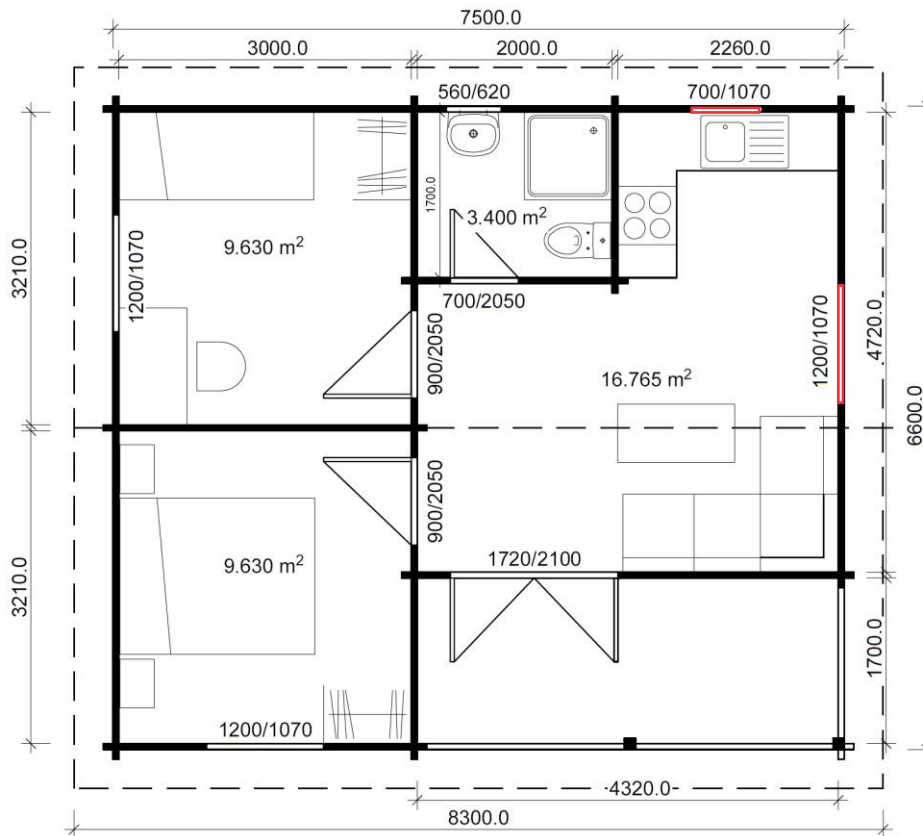

MALTA, 40m²

FLOOR PLAN

 - customizable placement of 2 windows marked red

FEATURES AND INCLUSIONS

Malta is our 2 bedroom studio designed for people looking for a cabin with an extra room for guests. Also, the second bedroom may be used for a hobbies like arts and crafts or an office. Malta is perfect for a holiday property, granny flat or a rental room. Precut flat packed kits come conveniently on pallets and a studio may be assembled in 3 days saving your money and time in building process. Natural timber and double glazing will provide comfort and a piece of mind for Health and Sustainably-minded people.

PREMIUM INCLUSIONS

- External & internal walls, kiln-dried laminated 60mm Nordic Spruce
- 7 rafters thickness 60mm, h = 140mm
- 3 internal timber doors
- 19mm T&G roof boards
- Fascia boards
- 2 laminated timber posts 115x115mm with adjustable legs
- Door and window boxes for external door and windows installation
- Timber architraves for all windows and doors
- Timber cladding for all corners
- 14 steel rods, 10mm Ø
- 11 pre-drilled holes for electricity, 12mm Ø
- System for lining or cladding for the back wall: sliding battens 50x100mm
- All hardware
- Drawings for assembly with all boards being marked
- External doors and windows sourced locally, can be customized:
 - External double doors (1720 x 2100mm, safety DG 4/16/4mm)
 - 3 windows (1200 x 1070mm, DG 4/16/4mm)
 - 1 window (700 x 1070mm, DG 4/16/4mm)
 - 1 window (560 x 620mm, safety DG 4/16/4mm)