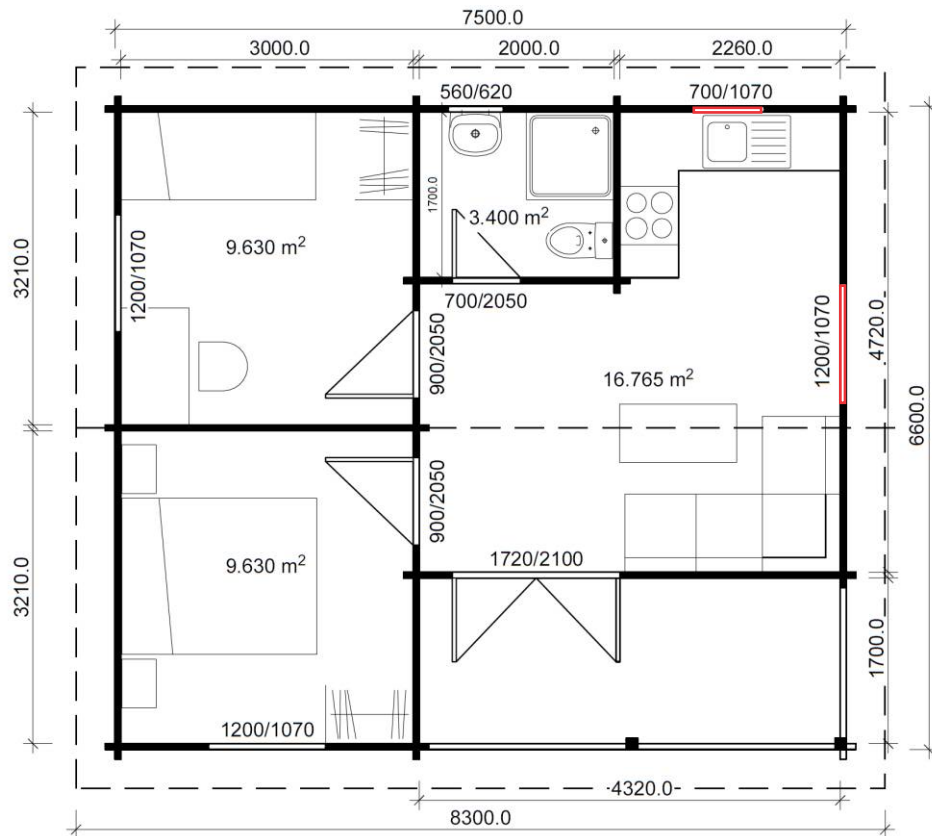

MALTA, 40m²

FLOOR PLAN

 - customizable placement of 2 windows marked red

FEATURES AND INCLUSIONS

Malta is our 2 bedroom studio designed for people looking for a cabin with an extra room for guests. Also, the second bedroom may be used for a hobbies like arts and crafts or an office. Malta is perfect for a holiday property, granny flat or a rental room. Precut flat packed kits come conveniently on pallets and a studio may be assembled in 3 days saving your money and time in building process. Natural timber and double glazing will provide comfort and a piece of mind for Health and Sustainably-minded people.

PREMIUM INCLUSIONS

- External & internal walls, kiln-dried laminated 60mm Nordic Spruce
- 7 rafters thickness 60mm, h = 140mm
- 3 internal timber doors
- 19mm T&G roof boards
- Fascia boards
- 2 laminated timber posts 115x115mm with adjustable legs
- Door and window boxes for external door and windows installation
- Timber architraves for all windows and doors
- Timber cladding for all corners
- 14 steel rods, 10mm Ø
- 11 pre-drilled holes for electricity, 12mm Ø
- System for lining or cladding for the back wall: sliding battens 50x100mm
- All hardware
- Drawings for assembly with all boards being marked
- External doors and windows sourced locally, can be customized:
 - External double doors (1720 x 2100mm, safety DG 4/16/4mm)
 - 3 windows (1200 x 1070mm, DG 4/16/4mm)
 - 1 window (700 x 1070mm, DG 4/16/4mm)
 - 1 window (560 x 620mm, safety DG 4/16/4mm)